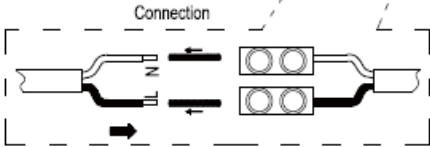

LUCIDE

RECOMMENDED LUCIDE LIGHT SOURCE

49026/03/31
Light source dimmable : Yes
Light source incl. : No

General

Dimensions LxWxH : 8 cm x 10.6 cm x 19 cm
Height minimum : 19 cm
Height maximum : 19 cm
Dimensions shade LxWxH : Ø 4.6 cm x 13.4 cm
Main material : Aluminium and Glass
Ceiling rose material : -
Color : Sand black and White jade
Style : Modern
Shape : cylinder
Weight : 0,51 kg
Warranty : 3 year warranty

Installation of items in bathroom:

Product specifications

Dimmable : No
Light direction : Around (Diffuse)
Adjustable in height : Not adjustable In Height (Before Installation)
Directional : Not Directional
Cable : No cable On Product
Cable length : - cm
Sensor : Without Sensor
Control : Light Switch Control
IP-Class : 44
Electric class : 2
Light source including ? : No
Lamp socket : G9
Light source number : 1
Power requirements : 220-240V~50Hz
Bulb tube & maximum wattage : G9 LED 33W

IP classifications

zone 0

zone 1
minimum

IP65

zone 2
minimum

IP44

zone 3
minimum

IP21

For more specifications of
this product please visit
www.lucide.com

JAYLA

Item number : 04206/01/30

EAN code : 5 4112120 404 42

Fitting wire colour		Household circuit
Blue	Connect to	(Neutral- Blue or Black)
Brown	Connect to	(Live- Red or Brown or white)