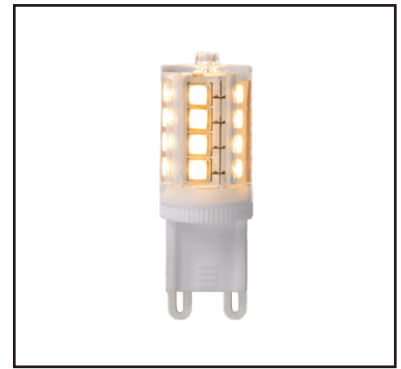

LUCIDE

RECOMMENDED LUCIDE LIGHT SOURCE

49026/03/31
Light source dimmable : Yes
Light source incl. : No

General

Dimensions LxWxH : 8 cm x 10.6 cm x 19 cm
Height minimum : 19 cm
Height maximum : 19 cm
Dimensions shade LxWxH : Ø 4.6 cm x 13.4 cm
Main material : Aluminium and Glass
Ceiling rose material : -
Color : Sand black and White jade
Style : Modern
Shape : cylinder
Weight : 0,51 kg
Warranty : 3 year warranty

Installation of items in bathroom:

Product specifications

Dimmable : No
Light direction : Around (Diffuse)
Adjustable in height : Not adjustable In Height (Before Installation)
Directional : Not Directional
Cable : No cable On Product
Cable length : - cm
Sensor : Without Sensor
Control : Light Switch Control
IP-Class : 44
Electric class : 2
Light source including ? : No
Lamp socket : G9
Light source number : 1
Power requirements : 220-240V~50Hz
Bulb tube & maximum wattage : G9 LED 33W

For more specifications of
this product please visit
www.lucide.com

JAYLA

Item number : 04206/01/30

EAN code : 5 4112120 404 42

Fitting wire colour		Household circuit
Blue	Connect to	(Neutral- Blue or Black)
Brown	Connect to	(Live- Red or Brown or white)