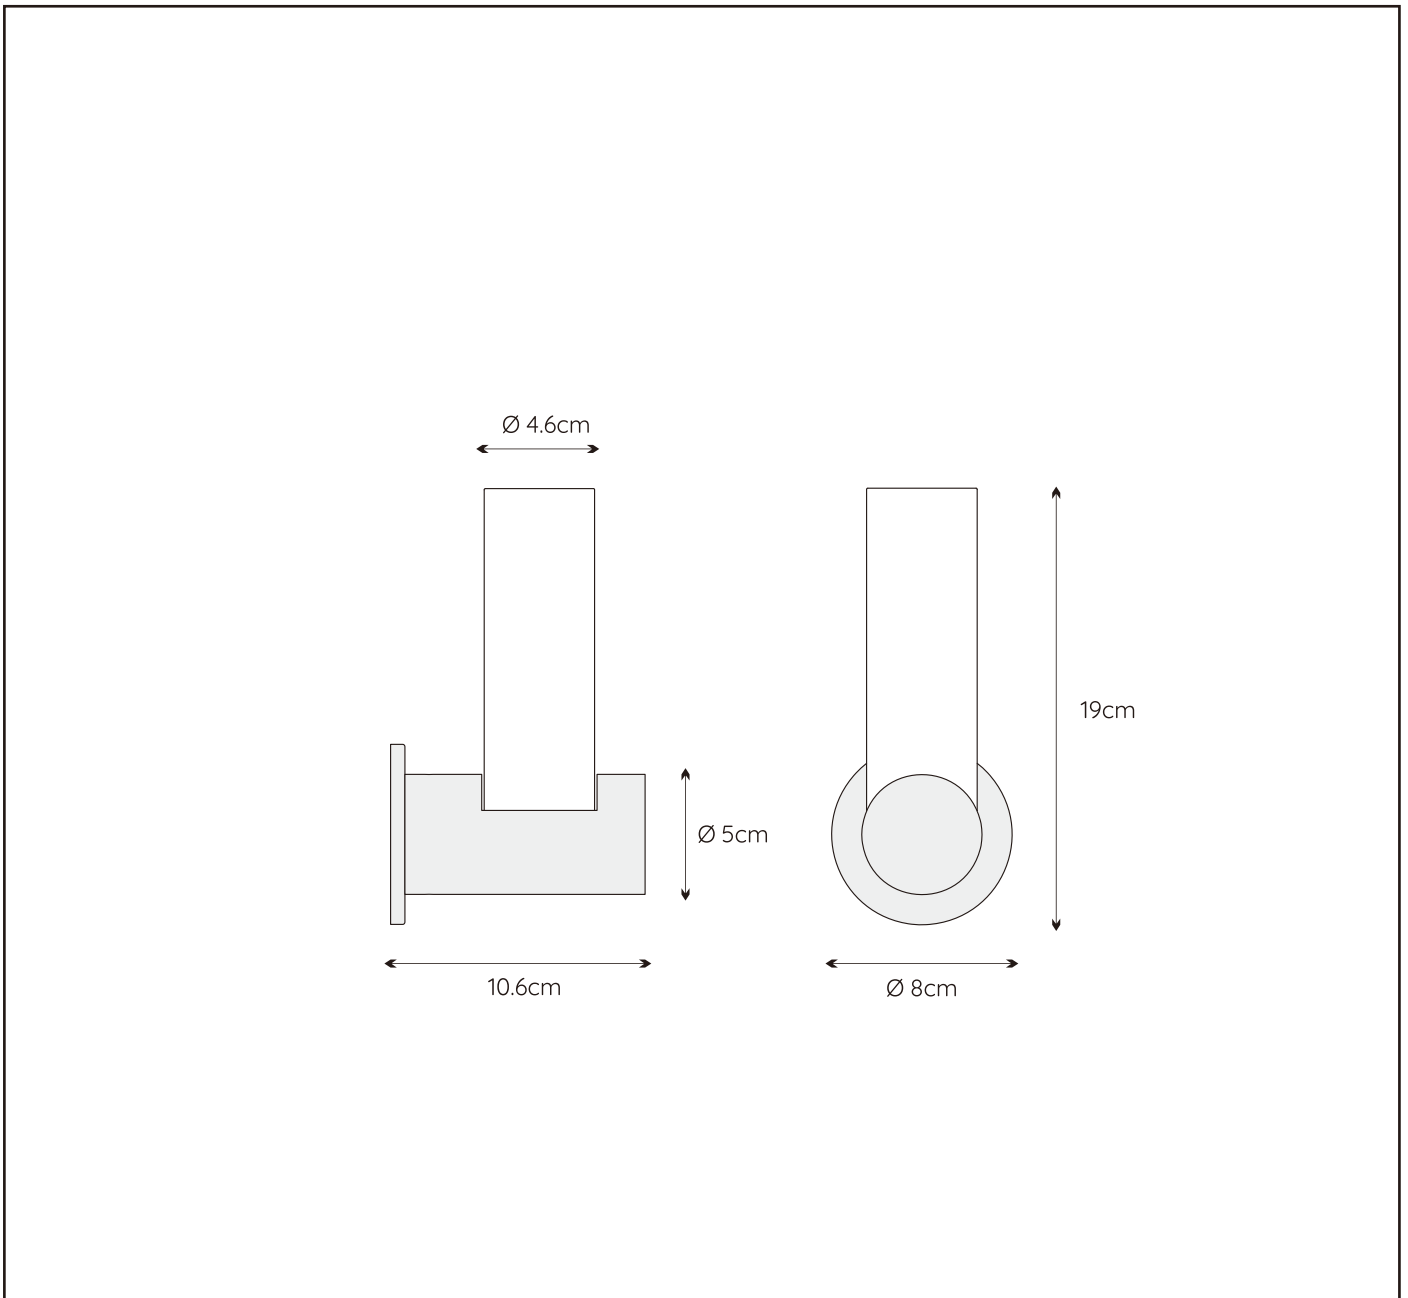

LUCIDE

RECOMMENDED LUCIDE LIGHT SOURCE

49026/03/31
Light source dimmable : Yes
Light source incl. : No

General

Dimensions LxWxH : 8 cm x 10.6 cm x 19 cm
Height minimum : 19 cm
Height maximum : 19 cm
Dimensions shade LxWxH : Ø 4.6 cm x 13.4 cm
Main material : Aluminium and Glass
Ceiling rose material : -
Color : Sand black and White jade
Style : Modern
Shape : cylinder
Weight : 0,51 kg
Warranty : 3 year warranty

Installation of items in bathroom:

Product specifications

Dimmable : No
Light direction : Around (Diffuse)
Adjustable in height : Not adjustable In Height (Before Installation)
Directional : Not Directional
Cable : No cable On Product
Cable length : - cm
Sensor : Without Sensor
Control : Light Switch Control
IP-Class : 44
Electric class : 2
Light source including ? : No
Lamp socket : G9
Light source number : 1
Power requirements : 220-240V~50Hz
Bulb tube & maximum wattage : G9 LED 33W

IP classifications

zone 0

zone 1
minimum

IP65

zone 2
minimum

IP44

zone 3
minimum

IP21

For more specifications of
this product please visit
www.lucide.com

JAYLA

Item number : 04206/01/30

EAN code : 5 4112120 404 42

Fitting wire colour		Household circuit
Blue	Connect to	(Neutral- Blue or Black)
Brown	Connect to	(Live- Red or Brown or white)