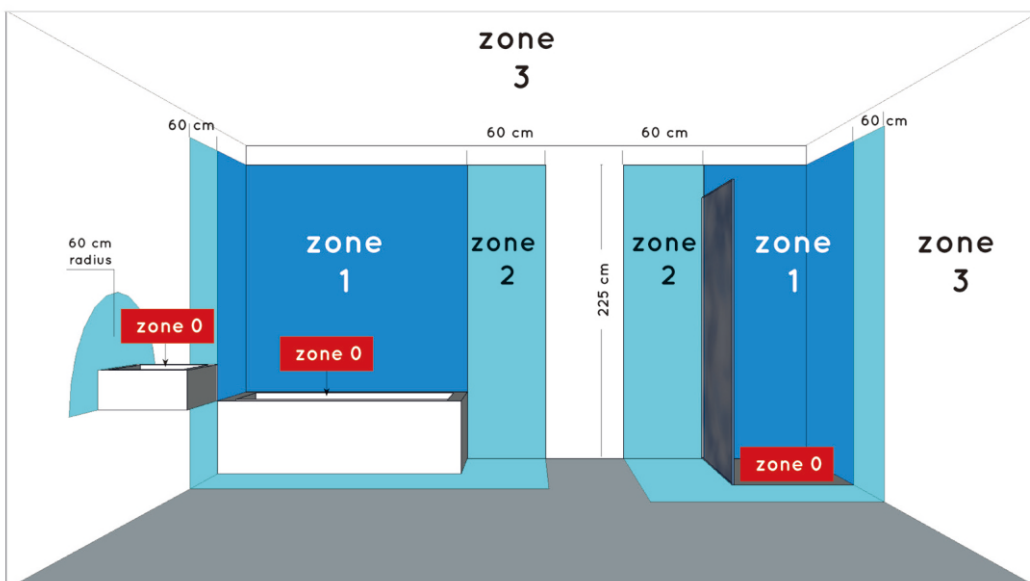

LUCIDE

RECOMMENDED LUCIDE LIGHT SOURCE

49026/03/31
Light source dimmable : Yes
Light source incl. : No

General

Dimensions LxWxH : 8 cm x 10.6 cm x 19 cm
Height minimum : 19 cm
Height maximum : 19 cm
Dimensions shade LxWxH : Ø 4.6 cm x 13.4 cm
Main material : Aluminium and Glass
Ceiling rose material : -
Color : Sand black and White jade
Style : Modern
Shape : cylinder
Weight : 0,51 kg
Warranty : 3 year warranty

Installation of items in bathroom:

Product specifications

Dimmable : No
Light direction : Around (Diffuse)
Adjustable in height : Not adjustable In Height (Before Installation)
Directional : Not Directional
Cable : No cable On Product
Cable length : - cm
Sensor : Without Sensor
Control : Light Switch Control
IP-Class : 44
Electric class : 2
Light source including ? : No
Lamp socket : G9
Light source number : 1
Power requirements : 220-240V~50Hz
Bulb tube & maximum wattage : G9 LED 33W

For more specifications of
this product please visit
www.lucide.com

JAYLA

Item number : 04206/01/30

EAN code : 5 4112120 404 42

Fitting wire colour		Household circuit
Blue	Connect to	(Neutral- Blue or Black)
Brown	Connect to	(Live- Red or Brown or white)