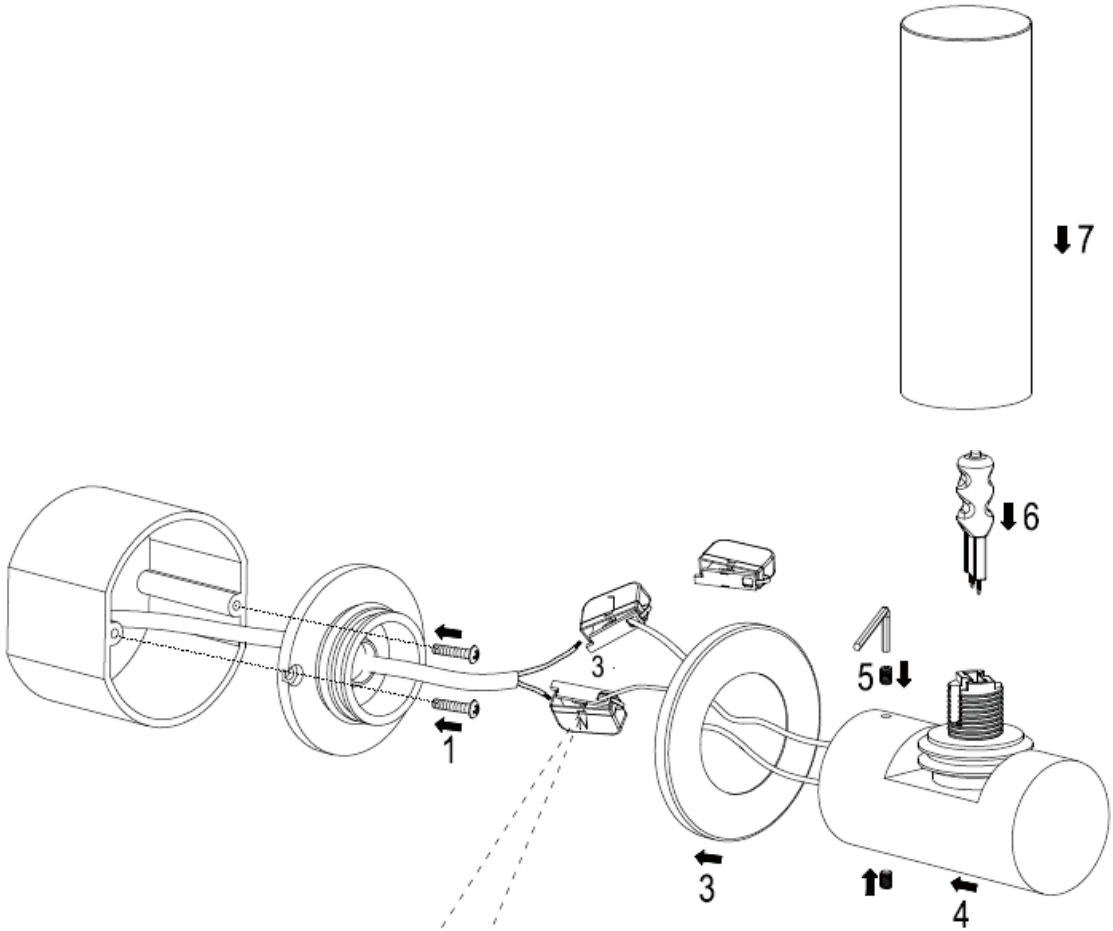

LUCIDE

RECOMMENDED LUCIDE LIGHT SOURCE

49026/03/31
Light source dimmable : Yes
Light source incl. : No

General

Dimensions LxWxH : 8 cm x 10.6 cm x 19 cm
Height minimum : 19 cm
Height maximum : 19 cm
Dimensions shade LxWxH : Ø 4.6 cm x 13.4 cm
Main material : Aluminium and Glass
Ceiling rose material : -
Color : Sand black and White jade
Style : Modern
Shape : cylinder
Weight : 0,51 kg
Warranty : 3 year warranty

Installation of items in bathroom:

Product specifications

Dimmable : No
Light direction : Around (Diffuse)
Adjustable in height : Not adjustable In Height (Before Installation)
Directional : Not Directional
Cable : No cable On Product
Cable length : - cm
Sensor : Without Sensor
Control : Light Switch Control
IP-Class : 44
Electric class : 2
Light source including ? : No
Lamp socket : G9
Light source number : 1
Power requirements : 220-240V~50Hz
Bulb tube & maximum wattage : G9 LED 33W

For more specifications of
this product please visit
www.lucide.com

JAYLA

Item number : 04206/01/30

EAN code : 5 4112120 404 42

Fitting wire colour		Household circuit
Blue	Connect to	(Neutral- Blue or Black)
Brown	Connect to	(Live- Red or Brown or white)